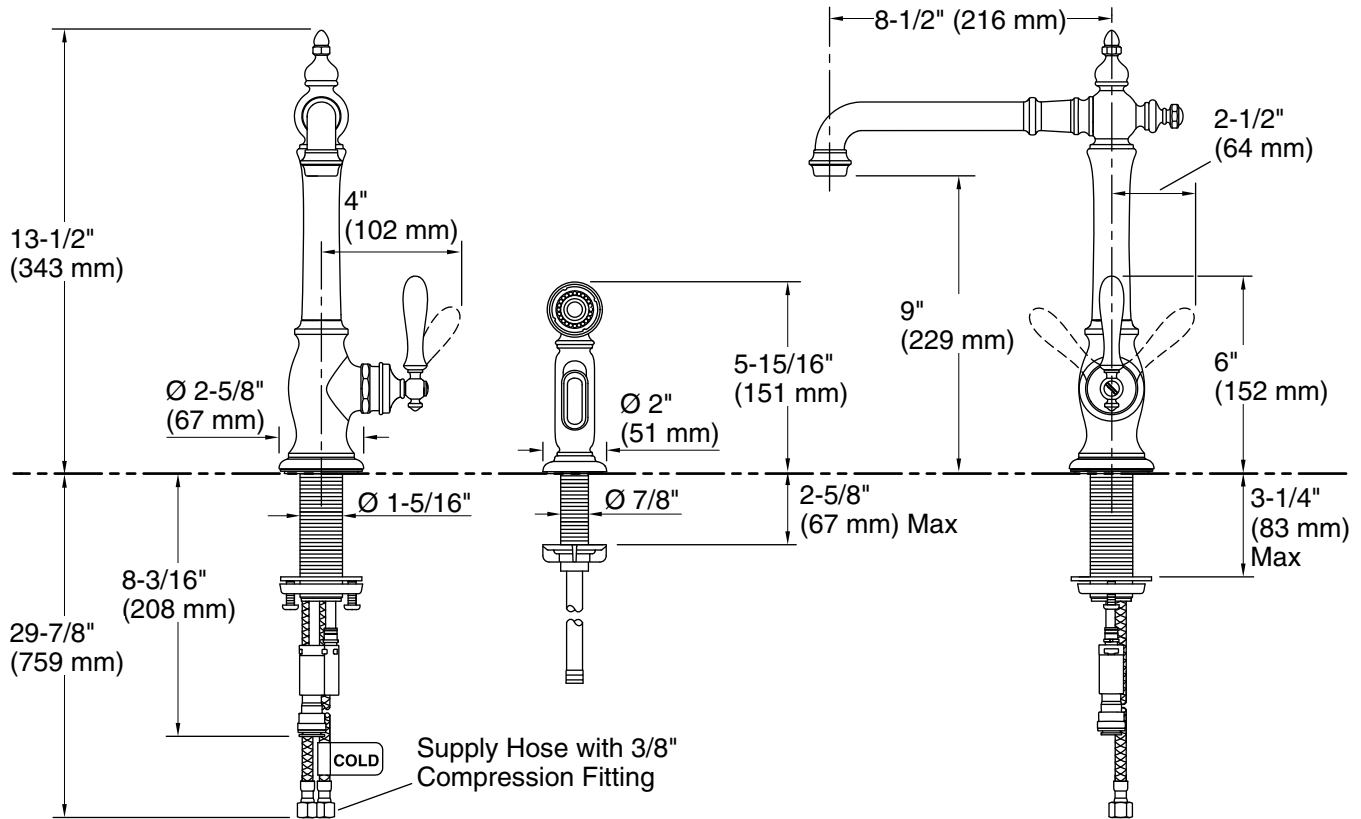

Adapters, Rough-in and Extension Kits

1012715 Range: 3-1/4" (83 mm) - 5-3/8" (137 mm)
1030920 Range: 2-11/16" (68 mm) - 3-3/4" (95 mm)

Recommended Products/Accessories

K-99272 Three-Hole Kitchen Faucet Escutcheon
K-77685 Single-Cartridge Water Filtration System
K-77686 Double-Cartridge Water Filtration System
K-77687 single replacement filter cartridge
K-77688 Replacement Filter Cartridges, Two-Pack

Technical Information

All product dimensions are nominal.

Faucet:

Flow rate: 1.5 gal/min (5.7 l/min)

Pressure: 60 psi (4.1 bar)

Spout:

Spout reach: 8-1/2" (216 mm)

Notes